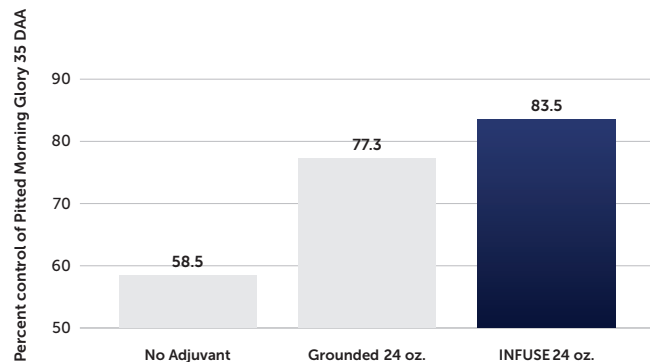

RATES

1-4 pts/A

DATA & RESULTS

EVALUATION OF THE PERFORMANCE OF INTIMIDATOR HERBICIDE WITH SOIL-APPLIED ADJUVANTS

West Carroll Parish, LA; 5/5/2012

EVALUATION OF GLYPHOSATE WITH INFUSE AND INTIMIDATOR HERBICIDE