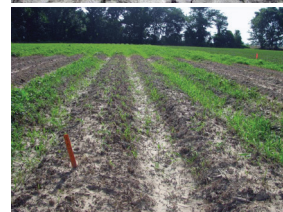

Tank Mix with INFUSE

Tank Mix without INFUSE

ADJ_06_H2924